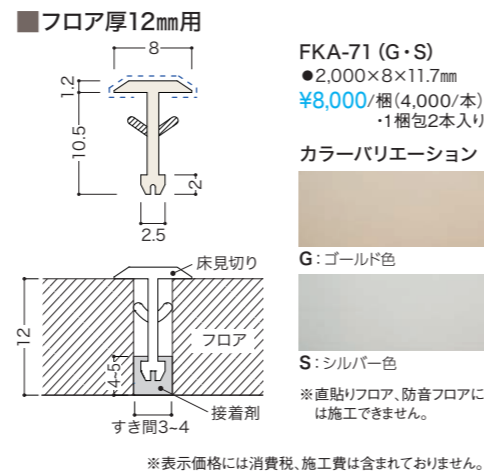

NEW 幅狭成型床見切り
(シートラッピング)