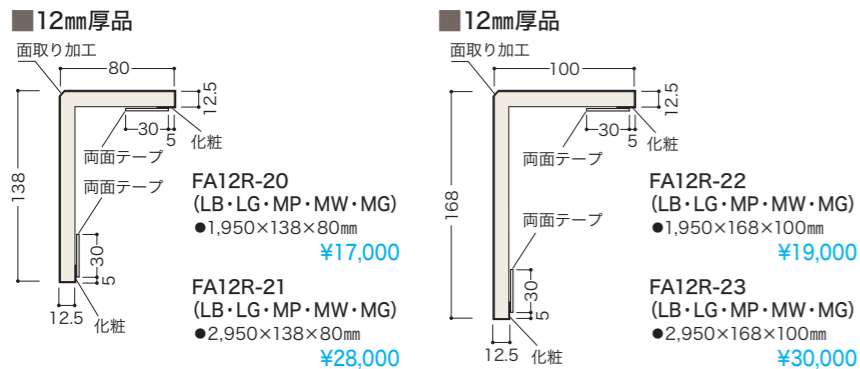

NEW 後仕上げタイプ 上り框
[付け框兼用]

- 取付けは、両面テープ併用の接着施工。製品裏面に仮押え用の両面テープがついています。
- 付け框兼用です。付け框施工時は、天面をカットしてご使用ください。